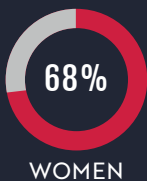

## DEMOGRAPHICS

Data shown among Facebook followers only

Ages 18-24	5%
Ages 25-34	3%
Ages 35-44	28%
Ages 45-54	22%
Ages 55-64	14%
Ages 65+	8%