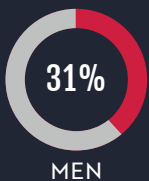

## DEMOGRAPHICS

Data shown among Facebook followers only

Ages 18-24	5%
Ages 25-34	3%
Ages 35-44	28%
Ages 45-54	22%
Ages 55-64	14%
Ages 65+	8%